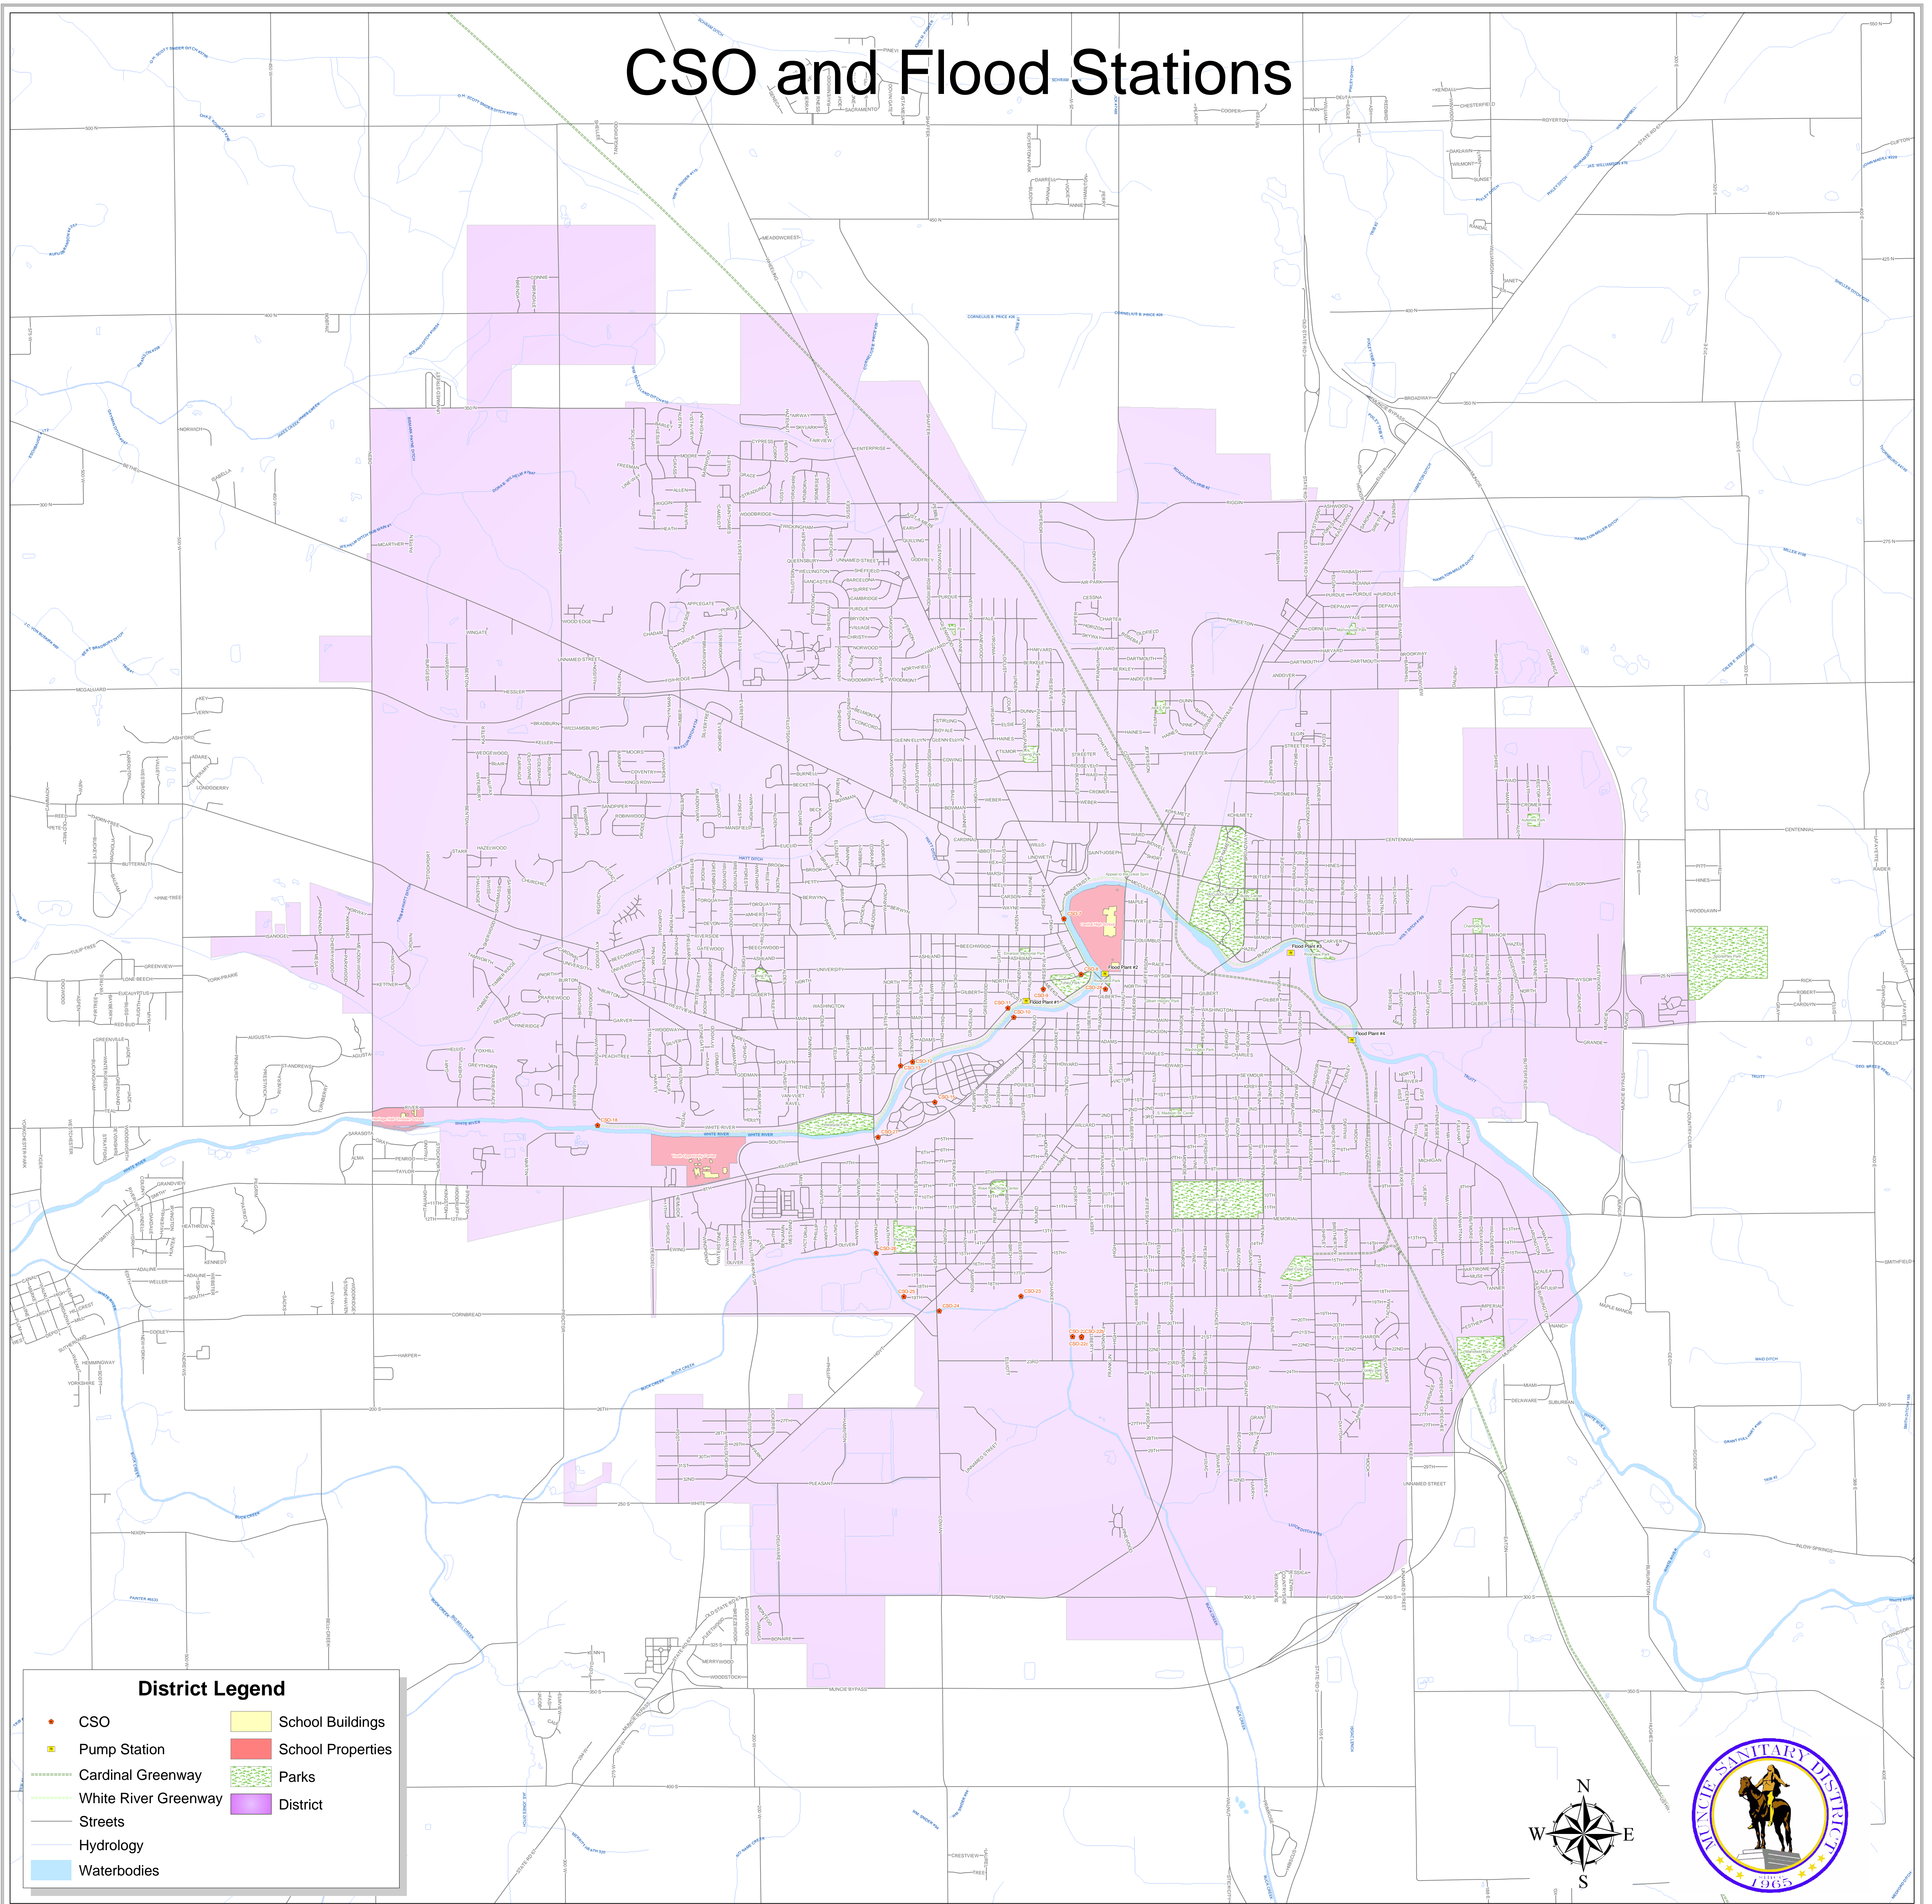

# CSO and Flood Stations

## District Legend

- CSO
- Pump Station
- Cardinal Greenway
- White River Greenway
- Streets
- Hydrology
- Waterbodies
- School Buildings
- School Properties
- Parks
- District